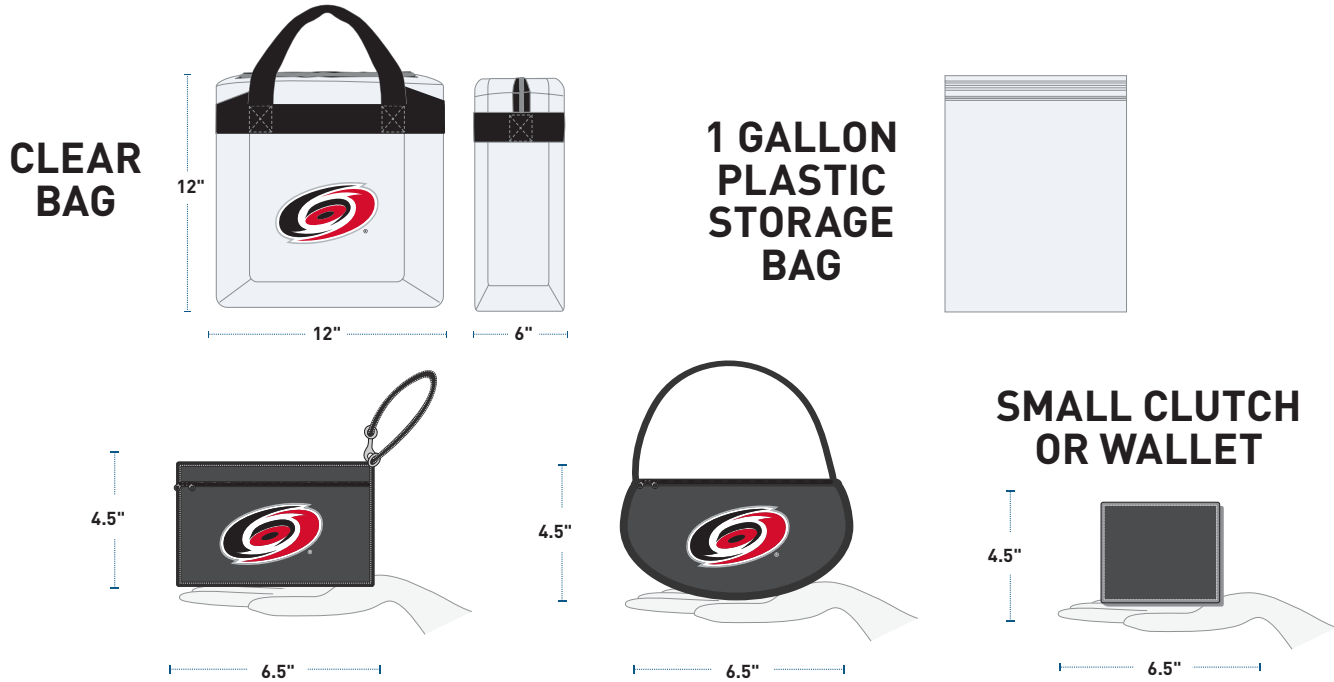

CLEAR BAG POLICY

PNC Arena has enhanced its public safety policy to include the type of bag you can bring into the Arena.

This will help expedite entry at games and events. All carried items are subject to search, including clear bags.

APPROVED BAGS

NO BAGS LARGER THAN 12" x 6" x 12". *DIAPER BAGS must be accompanied by child.

NON-APPROVED BAGS

ALL ITEMS ARE SUBJECT TO SEARCH

All prohibited items will be denied at entries. PNC Arena is NOT responsible for property damage or lost/stolen articles. For more information, please visit PNCArena.com/Policies