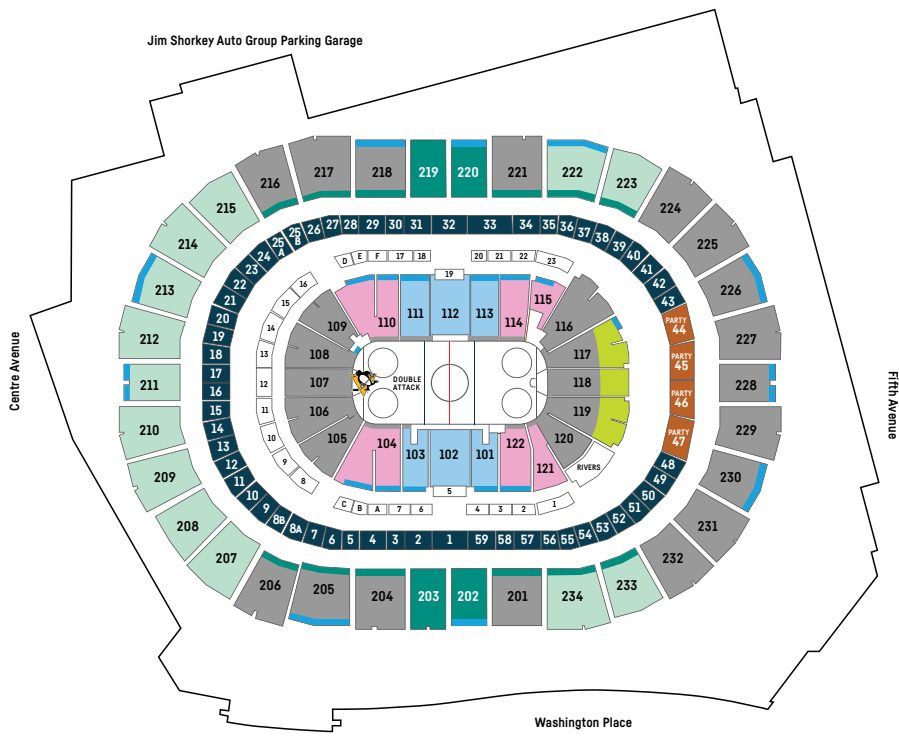

2021.22 MINI - PLANS

Select a plan and enjoy the same seat each game!

WELCOME BACK 4 PACK

Tuesday, Oct. 19	vs. Dallas Stars
Saturday, Oct. 30	vs. New Jersey Devils
Thursday, Nov. 4	vs. Philadelphia Flyers
Tuesday, Nov. 16	vs. Buffalo Sabres

WEEKEND 6 PACK

Saturday, Nov. 6	vs. Minnesota Wild
Saturday, Dec. 11	vs. Anaheim Ducks
Sunday, Jan. 2	vs. San Jose Sharks
Sunday, Jan. 30	vs. Los Angeles Kings
Saturday, Feb. 26	vs. New York Rangers
Sunday, Mar. 27	vs. Detroit Red Wings

PRICING

	WELCOME BACK 4 PACK	WEEKEND 6 PACK
F.N.B./CAPTAIN MORGAN CLUBS		
Sections 101 - 103, 111 - 113	\$200	\$242
FEDEX LEVEL		
Sections 104, 110, 114 - 115, 121 - 122	\$125	\$167
Sections 117 - 119 (ROWS S AND ABOVE)	\$93	\$122
GIANT EAGLE SNAPPLE LEVEL		
Sections 202 - 203, 219 - 220, 201 - 206, 216 - 223, 233 - 234 (ROWS A-E)	\$80	\$105
Sections 207 - 215, 222 - 223, 233 - 234 (ROWS F AND ABOVE)	\$56	\$77